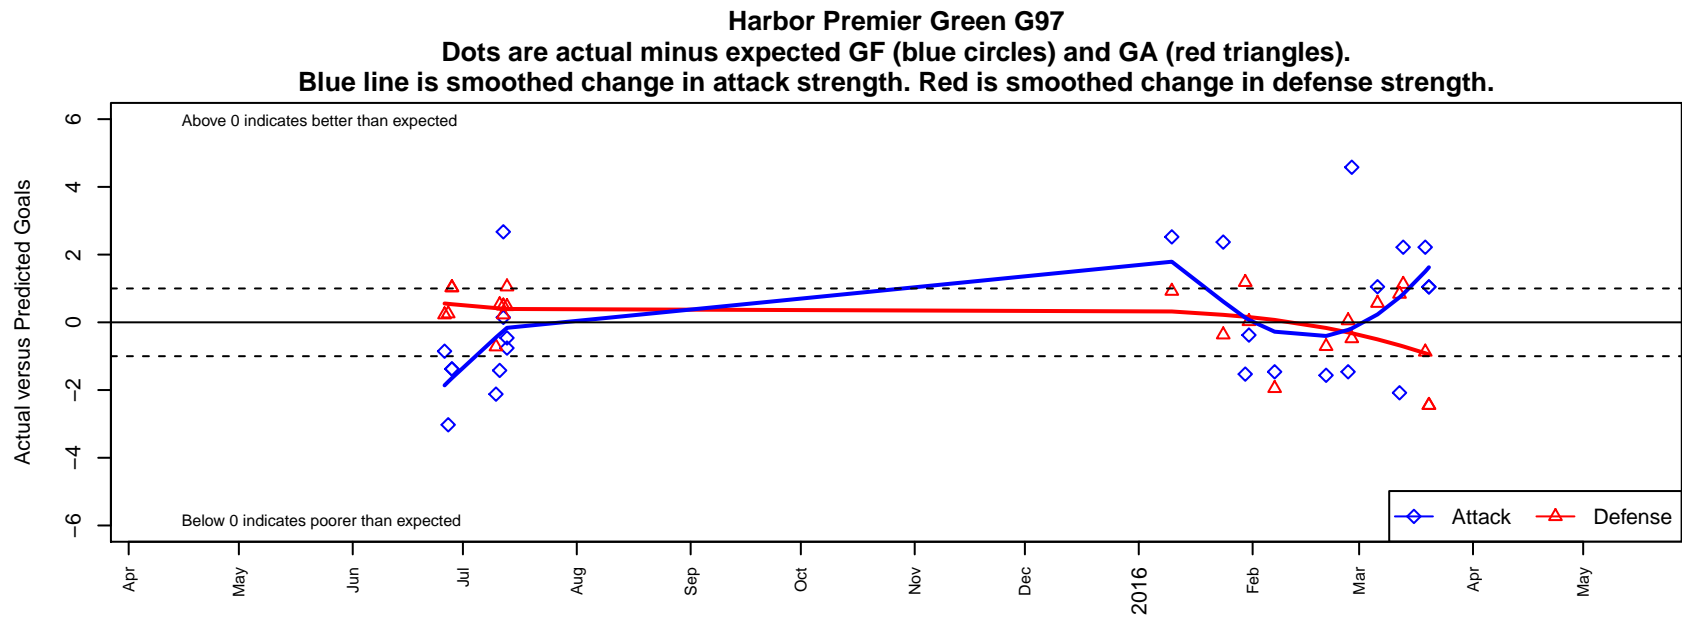

Harbor Premier Green G97

Harbor FC
Gig Harbor, WA
G97 total strength=1605
attack=21.96 defense=12.11
fall league = Win RCL G96 Div 2

alt names used:

Venues played:
2015 RVS Classic GU19
2015 Nike Crossfire Challenge Gold Group U19
2015 Win RCL G96 Div 2

**attack and defense variance (black dot)
relative to other teams
and top 10 in region**

**attack and defense rating
relative to others at age
and all opponents in last 13 months**

Performance relative to 13 month average