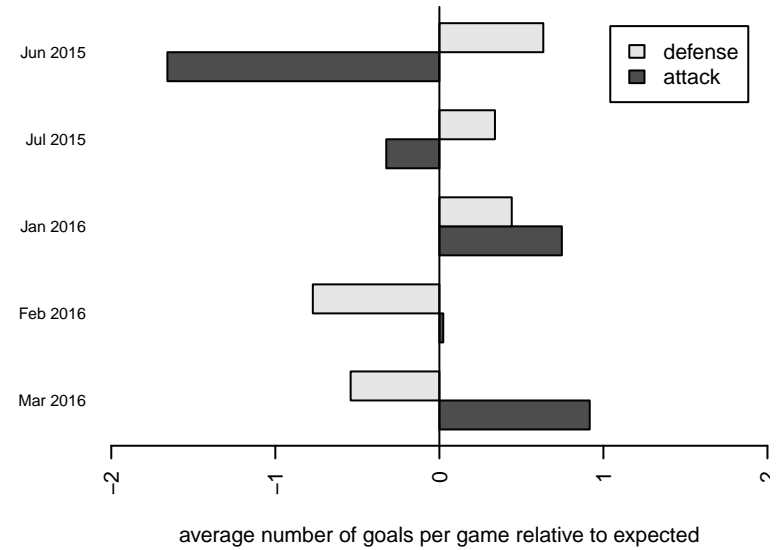

Performance relative to 13 month average