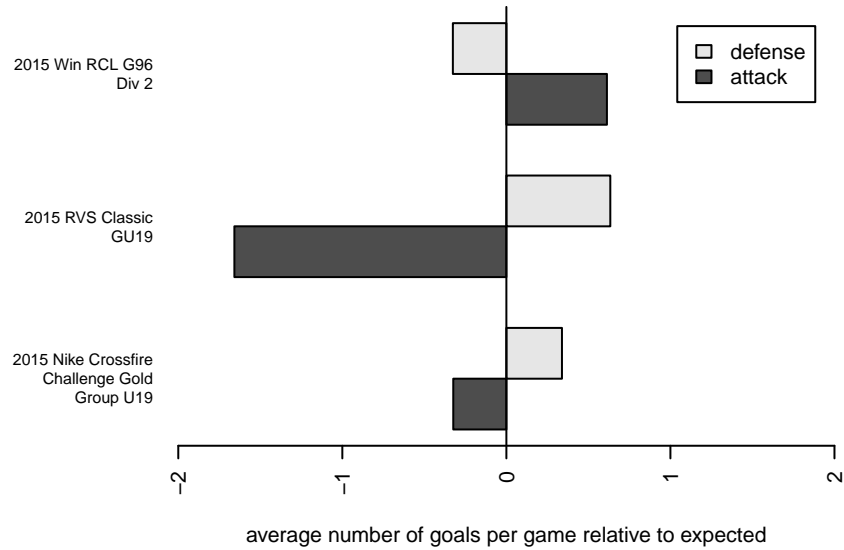

Harbor Premier Green G97

Harbor FC
Gig Harbor, WA
G97 total strength=1605
attack=21.96 defense=12.11
fall league = Win RCL G96 Div 2

alt names used:

Venues played:
2015 RVS Classic GU19
2015 Nike Crossfire Challenge Gold Group U19
2015 Win RCL G96 Div 2

**attack and defense variance (black dot)
relative to other teams
and top 10 in region**

**attack and defense rating
relative to others at age
and all opponents in last 13 months**

Performance relative to 13 month average