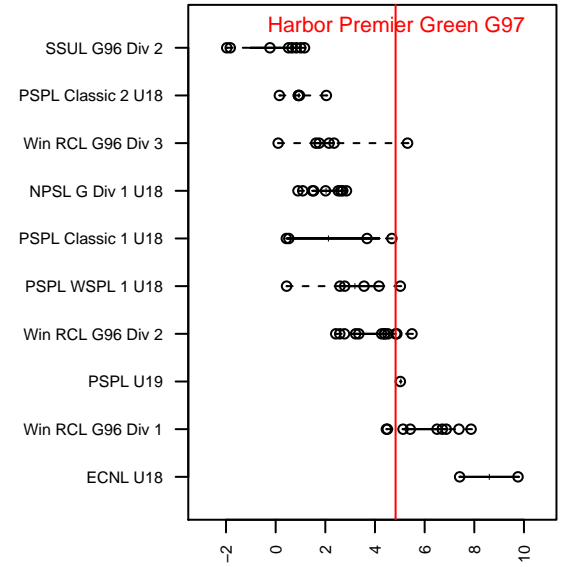

Harbor Premier Green G97

Harbor FC
Gig Harbor, WA
G97 total strength=1605
attack=21.96 defense=12.11
fall league = Win RCL G96 Div 2

alt names used:

Venues played:
2015 RVS Classic GU19
2015 Nike Crossfire Challenge Gold Group U19
2015 Win RCL G96 Div 2

**attack and defense variance (black dot)
relative to other teams
and top 10 in region**

**attack and defense rating
relative to others at age
and all opponents in last 13 months**

Performance relative to 13 month average