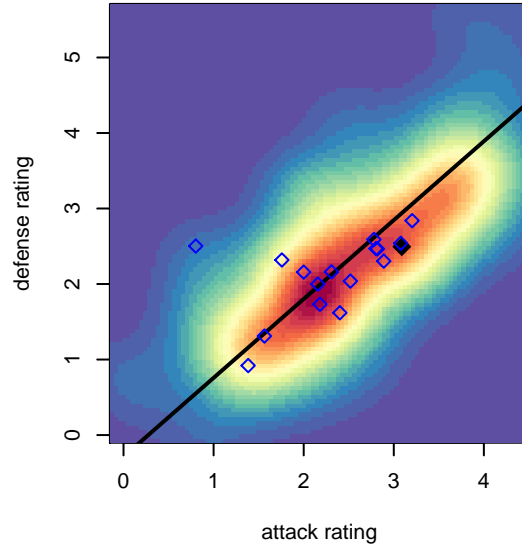

Harbor Premier Green G97

Harbor FC
Gig Harbor, WA
G97 total strength=1605
attack=21.96 defense=12.11
fall league = Win RCL G96 Div 2

alt names used:

Venues played:
2015 RVS Classic GU19
2015 Nike Crossfire Challenge Gold Group U19
2015 Win RCL G96 Div 2

**attack and defense variance (black dot)
relative to other teams
and top 10 in region**

**attack and defense rating
relative to others at age
and all opponents in last 13 months**

Performance relative to 13 month average